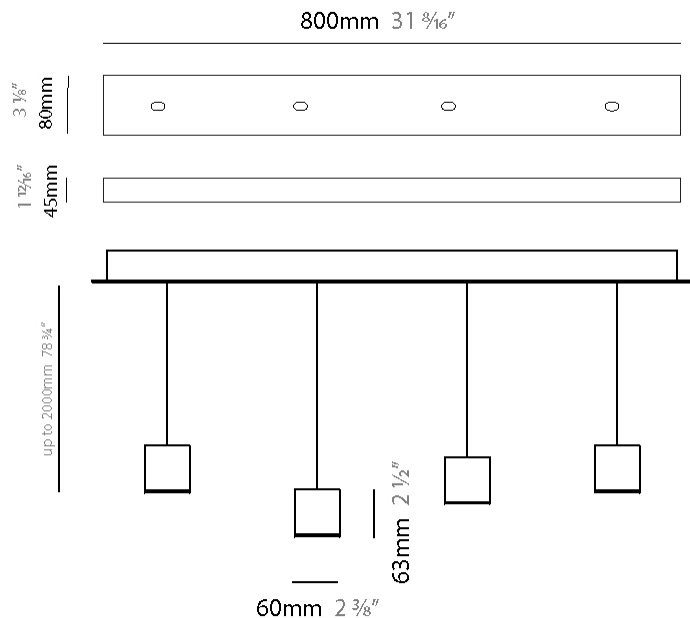

1. To build a product code in our configurator select the specify button on the base model # product page
2. To build a manual product code on this datasheet choose from the options listed below in blue font and add the suffix to the base model #

GENERAL

Series: Match
Subseries: Match 4 Light
Brand: Quasar
Division: Design
Mounting Type: Suspension
Mounting Location: Ceiling
Subcategory: Pendant

PHYSICAL

Shape: Rectangle
Length (mm): 800
Length (in): 31 1/2"
Width (mm): 80
Width (in): 3 1/8"
Height (mm): 63
Height (in): 2 1/2"
Max. Overall Height (mm): 2063
Max. Overall Height (in): 81 1/4"
Light Distribution: Downlight
Weight (kg): 3
Weight (lbs): 6.61
Diffuser: Acrylic - See Finish Options
Fixture Finish: RED / ORG / YEL / GRN / LBL / TRA
Fixture Material: Aluminum
Cable Details: 2000mm Cable

ELECTRICAL

Lamp Type: LED
Input Wattage (W): 16
Total Output Wattage (W): 12.4
Dimming: Phase Dimming (120Vac Only)
Driver Included: Yes
Driver Location: Integrated
Driver Type: Constant Current - Universal
Driver Class: Class 2
Input Voltage (V): 120 - 277
Constant Current (MA): 350
Upon Request: (Not included - see components) Integral: Phase dimming @120Vac only

LED

Number of LEDs: 4
Color Temperature (°K): 2700
Max. Delivered Lumen (lm): 1100
CRI: >90 CRI
Lamp Life (hrs): 50000

OPTICAL

RATINGS AND CERTIFICATIONS

Certified By: Certified for North American Standards
IP rating: IP20