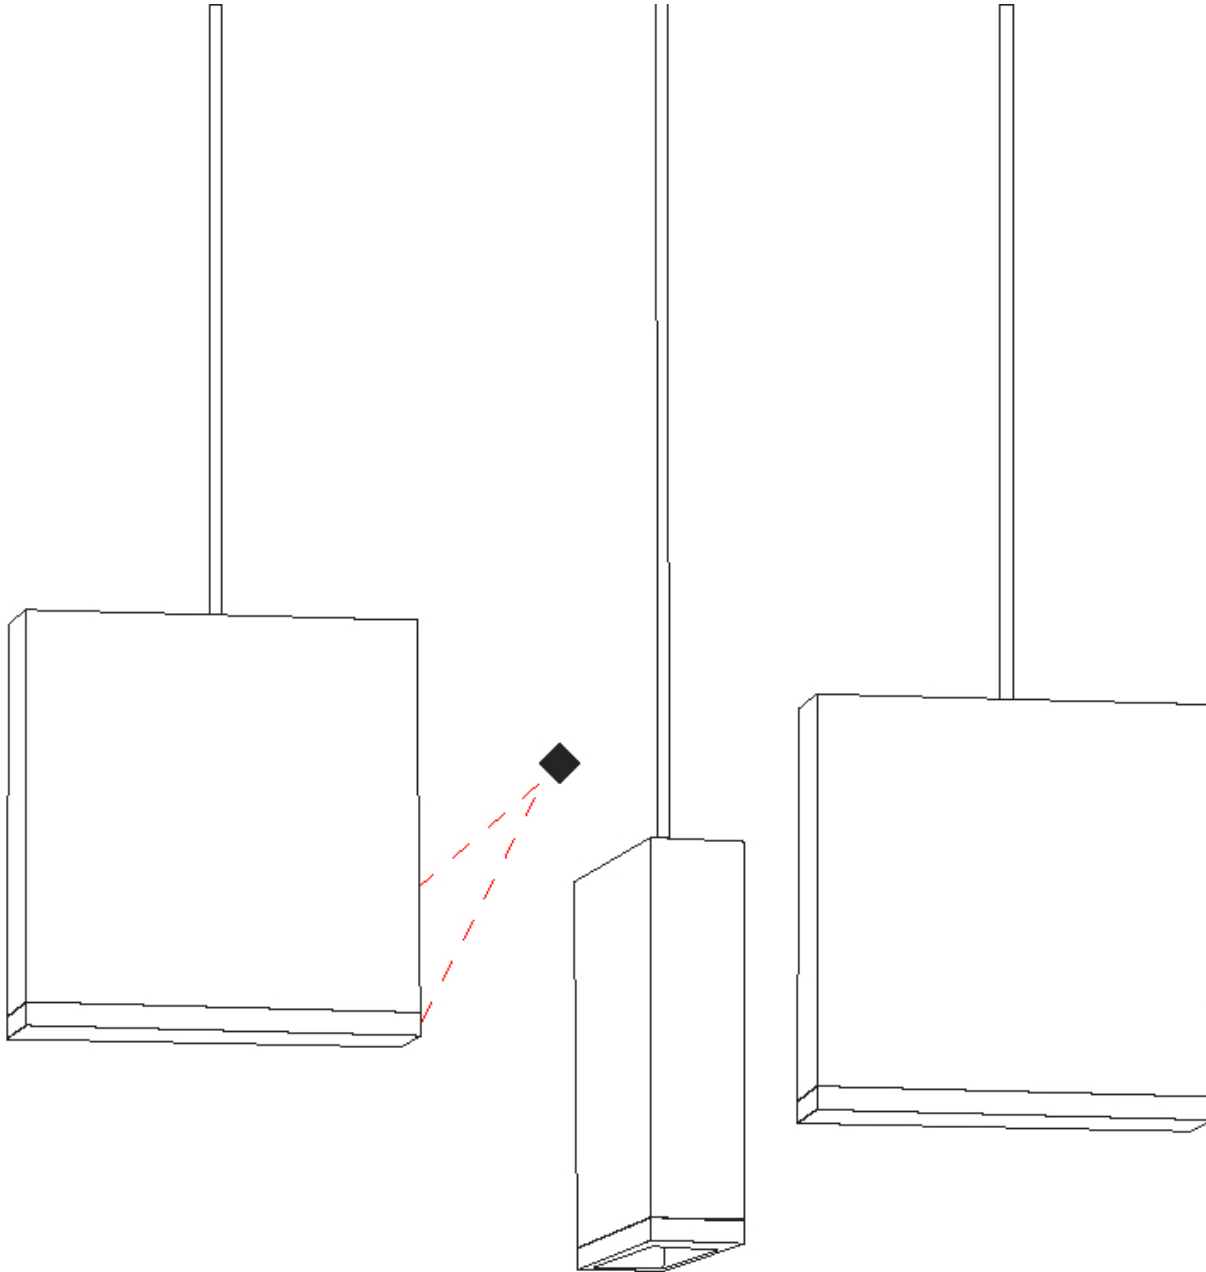

MATCH 3 LIGHT SUSPENSION

D101469-

PROJECT	_____
TYPE	_____
SPECIFIER	_____
QUANTITY	_____
DATE	_____