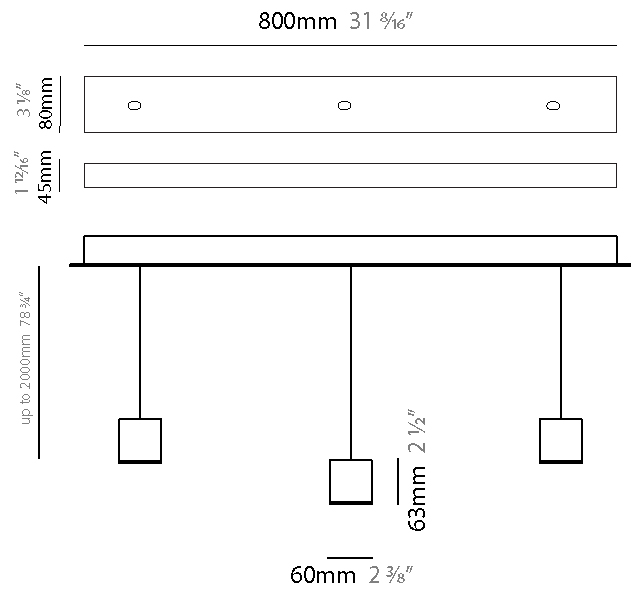

base number _____
Finish Options _____

1. To build a product code in our configurator select the specify button on the base model # product page
2. To build a manual product code on this datasheet choose from the options listed below in blue font and add the suffix to the base model #

GENERAL

Series: Match
Subseries: Match 3 Light
Brand: Quasar
Division: Design
Mounting Type: Suspension
Mounting Location: Ceiling
Subcategory: Pendant

PHYSICAL

Shape: Rectangle
Length (mm): 800
Length (in): 31 1/2
Width (mm): 80
Width (in): 3 1/8
Height (mm): 63
Height (in): 2 1/2
Max. Overall Height (mm): 2063
Max. Overall Height (in): 81 1/4
Light Distribution: Downlight
Weight (kg): 3
Weight (lbs): 6.61
Diffuser: Acrylic - See Finish Options
Fixture Finish: RED / ORG / YEL / GRN / LBL / TRA
Fixture Material: Aluminum
Cable Details: 2000mm Cable

ELECTRICAL

Lamp Type: LED
Input Wattage (W): 12
Total Output Wattage (W): 9.3
Dimming: Phase Dimming (120Vac Only)
Driver Included: Yes
Driver Location: Integrated
Driver Type: Constant Current - Universal
Driver Class: Class 2
Input Voltage (V): 120 - 277
Constant Current (MA): 350
Upon Request: (Not included - see components) Integral: Phase dimming @120Vac only

LED

Number of LEDs: 3
Color Temperature (°K): 2700
Max. Delivered Lumen (lm): 825
CRI: >90 CRI
Lamp Life (hrs): 50000

OPTICAL

RATINGS AND CERTIFICATIONS

Certified By: Certified for North American Standards
IP rating: IP20