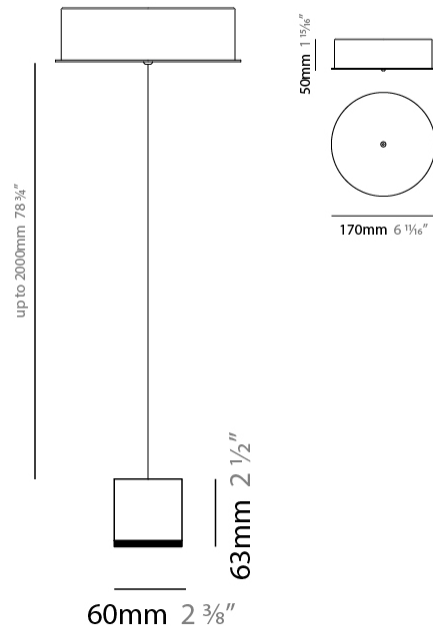

D101618-

base number   Finish
Options

1. To build a product code in our configurator select the specify button on the base model # product page
2. To build a manual product code on this datasheet choose from the options listed below in blue font and add the suffix to the base model #

GENERAL

Series: Match
Subseries: Match Single Standard
Brand: Quasar
Division: Design
Mounting Type: Suspension
Mounting Location: Ceiling
Subcategory: Pendant

PHYSICAL

Shape: Rectangle
Length (mm): 60
Length (in): 2 3/8
Height (mm): 63
Height (in): 2 1/2
Max. Overall Height (mm): 2063
Max. Overall Height (in): 81 1/4
Light Distribution: Downlight
Weight (kg): 1
Weight (lbs): 2.2
Diffuser: Acrylic – See Finish Options
Fixture Finish: RED / ORG / YEL / GRN / LBL / TRA
Fixture Material: Aluminum
Cable Details: 2000mm Cable

ELECTRICAL

Lamp Type: LED
Input Wattage (W): 4
Total Output Wattage (W): 3.1
Dimming: Phase Dimming (120Vac Only)
Driver Included: Yes
Driver Location: Integrated
Driver Type: Constant Current - 120Vac
Driver Class: Class 2
Input Voltage (V): 120 - 277
Constant Current (MA): 350
Upon Request: (Not included - see components) Integral: Phase dimming @120Vac only / Non-dimming @277Vac

LED

Color Temperature (°K): 2700
Max. Delivered Lumen (lm): 275
CRI: >90 CRI
Lamp Life (hrs): 50000

OPTICAL

RATINGS AND CERTIFICATIONS

Certified By: Certified for North American Standards
IP rating: IP20